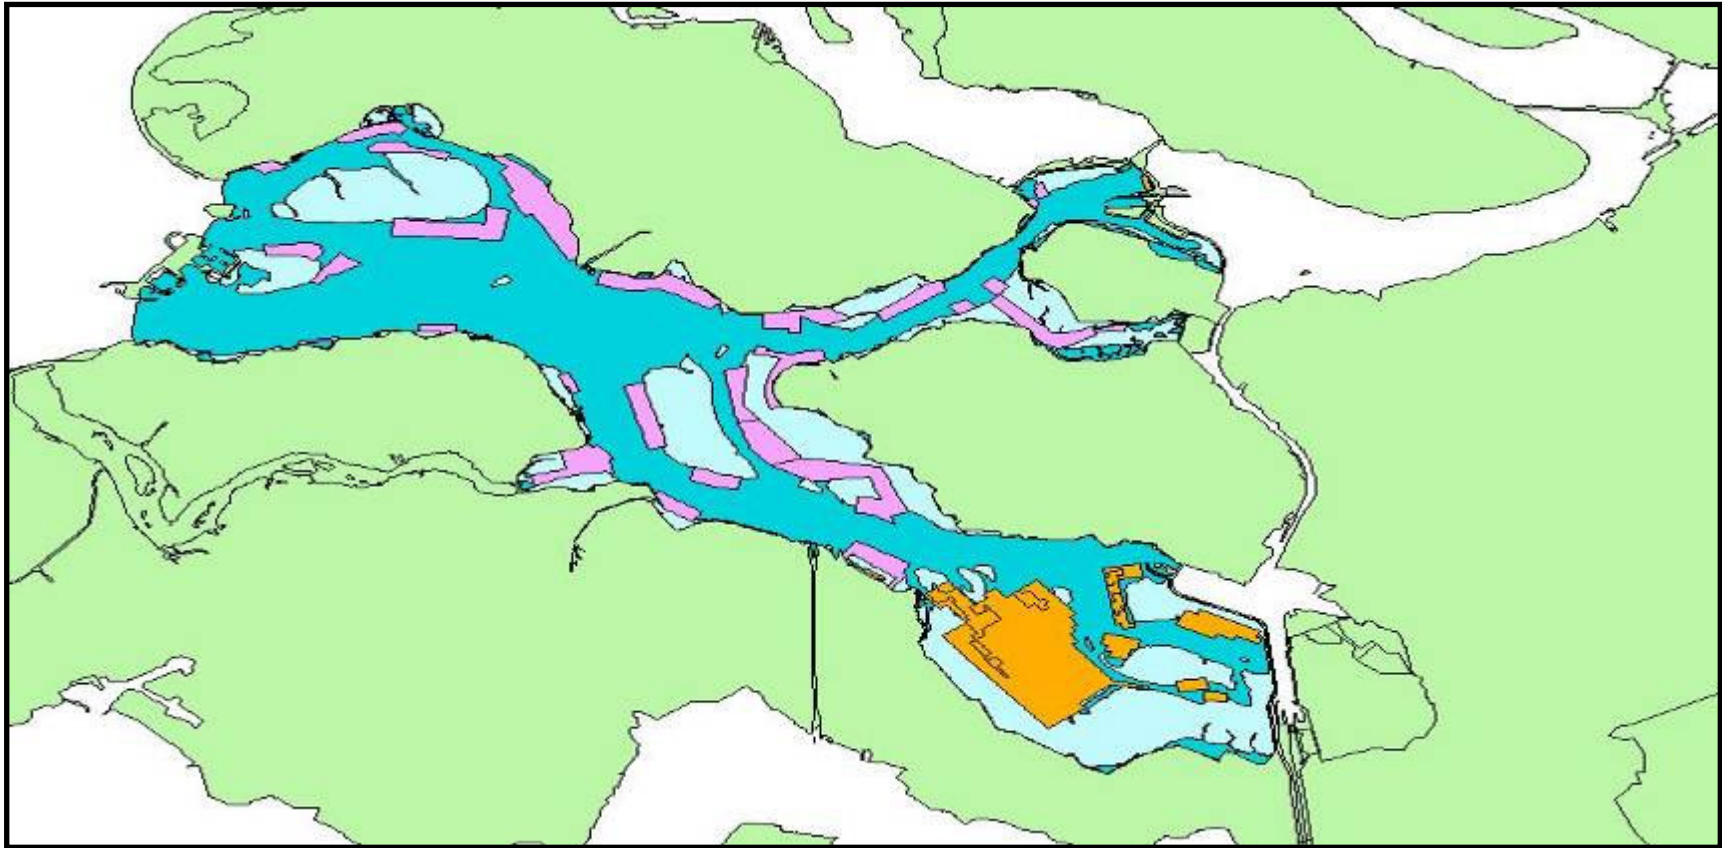

Oosterschelde - Netherlands

Showing mussel and oyster cultivation areas