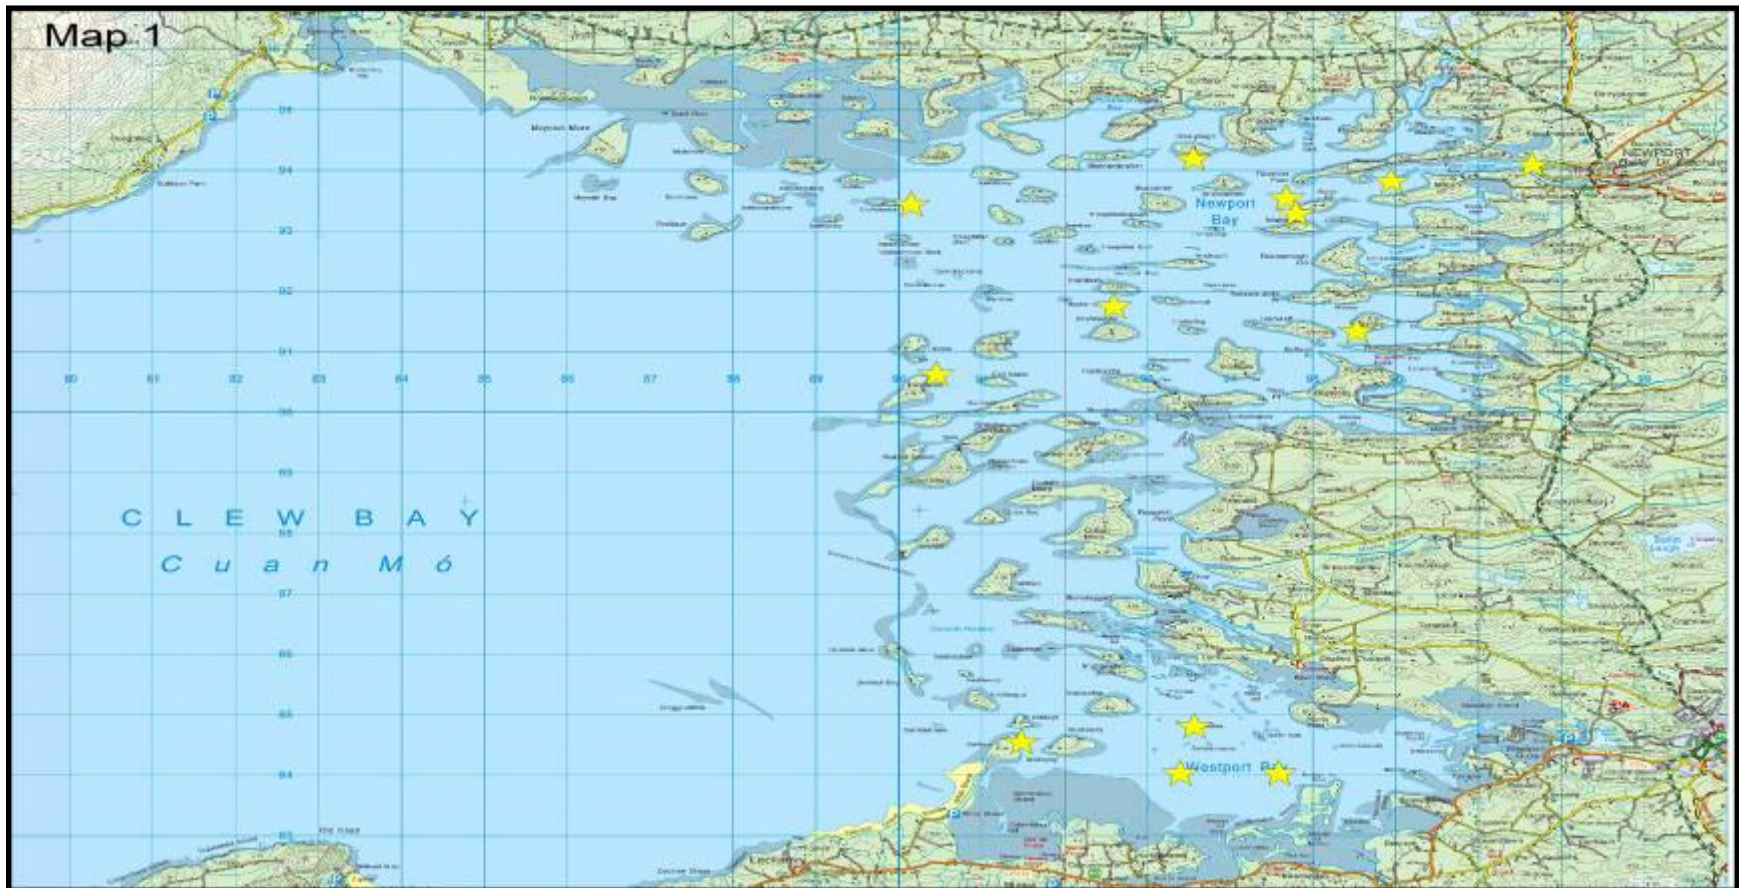

# The Study Areas

# Loch Creran – Scotland

Sample sites (red dots); Aquaculture (rectangles)

# Oosterschelde - Netherlands

Showing mussel and oyster cultivation areas

# Clew Bay – W Ireland

Showing shellfish cultivation areas (yellow stars)